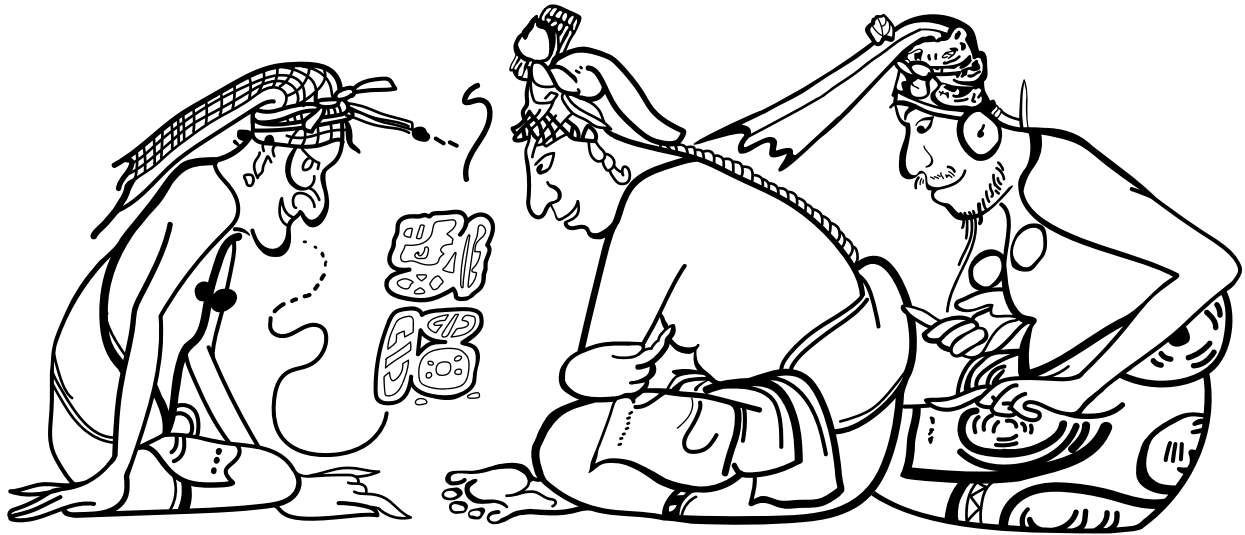

# CODEX-STYLE VESSEL

This painted ceramic provides a glimpse into how the ancient Maya lived and learned. See the curving line close to the teacher's mouth? This speech thread leads to glyphs or Maya writing. Which colors would add special meaning to this scene?

Visit in person or go to [kimbellart.org](http://kimbellart.org) to see the original artwork: Maya culture, *Codex-Style Vessel with Two Scenes of Itzam Instructing Young Pupils*, c. A.D. 700–750, ceramic with monochrome decoration. Kimbell Art Museum