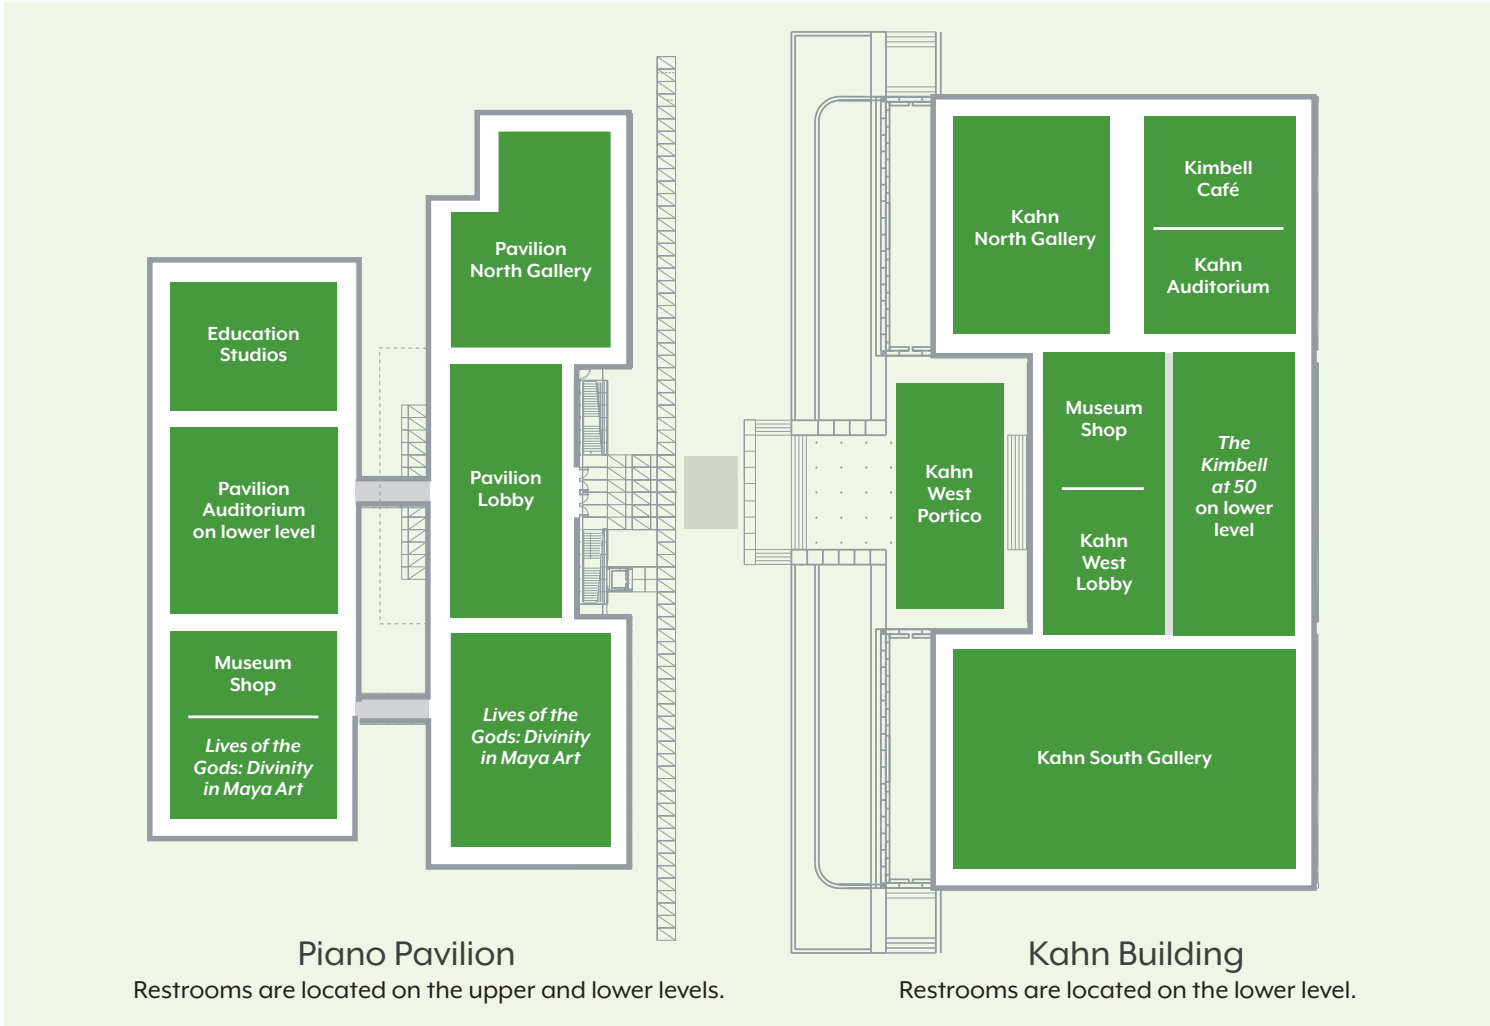

Featured Guest Artists & Community Partners	When	Where	Building
Fort Worth Botanic Garden <i>Souvenir Selfie Station</i>	NOON-5 PM	Lobby	Piano Pavilion
Blue Zones Project Fort Worth <i>Picture Perfect Pieces: DIY Puzzles</i>	NOON-2 PM	West Lobby	Kahn Building
Sketching Expeditions with Guest Artist Sarah DePetris	1 and 3 PM	Meet in the Lobby	Piano Pavilion
	2 and 4 PM	Meet in the West Lobby	Kahn Building
Face Painting	NOON-4:30 PM	West Lobby	Kahn Building

Performances	When	Where	Building
Ballet Folklórico de Fort Worth	1:30 and 3:15 PM	Lobby	Piano Pavilion
Grupo Pakal: Mayan Performing Arts	2:30 and 4 PM	Auditorium	Piano Pavilion

Food	When	Where	Building
Complimentary Ice Cream <i>While supplies last</i>	NOON–5 PM	Lobby	Piano Pavilion
Kimbell Café <i>In-house and to-go lunch options available</i>	NOON–2 PM	Kimbell Café	Kahn Building

Visit Studio A	When	Where	Building
Drop in anytime during regular museum hours to enjoy this colorful learning environment. Designed for ages 5 and younger; space is limited.	NOON–5 PM	Education Studios	Piano Pavilion