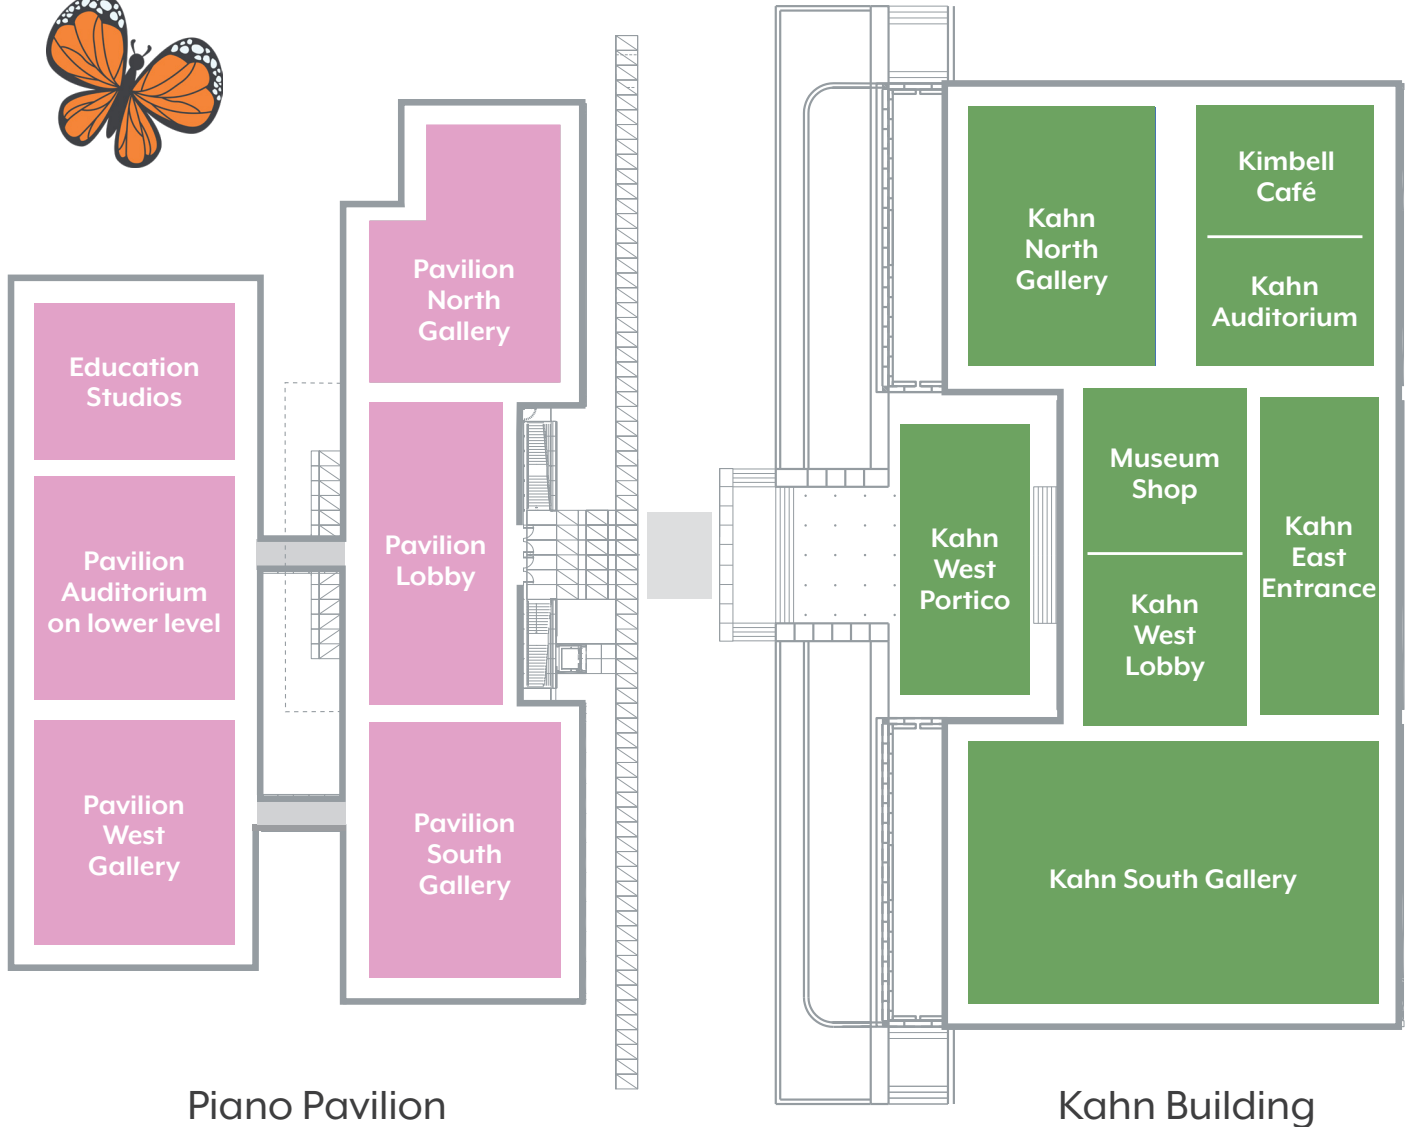

SPRING BREAK ART EXTRAVAGANZA

TUESDAY-THURSDAY, MARCH 18-20 | 10 AM-3 PM

FRIDAY, MARCH 21 | NOON-4 PM

Restrooms can be found on the lower level of the Kahn Building and both levels of the Piano Pavilion.

Creation Station

Art Making

Story Corner

Short Films

SPRING BREAK ART EXTRAVAGANZA

TUESDAY-THURSDAY, MARCH 18-20 | 10 AM-3 PM

FRIDAY, MARCH 21 | NOON-4 PM

ALL WEEK

Welcome & Information Table

Kahn Building, West Lobby

Pick up a schedule of events, get directions, and more.

Permanent Collection

Kahn Building, North and South Galleries

Piano Pavilion, North and West Galleries

FRIDAY, MARCH 21 | NOON-4 PM

ONGOING

**Walking Sculptures with
Guest Artist Kenya Diaz**
Piano Pavilion, Lobby

Artful Party Hats
Kahn Building, West Lobby

Still-Life Sketching: DIY Activity
Kahn Building, West Portico