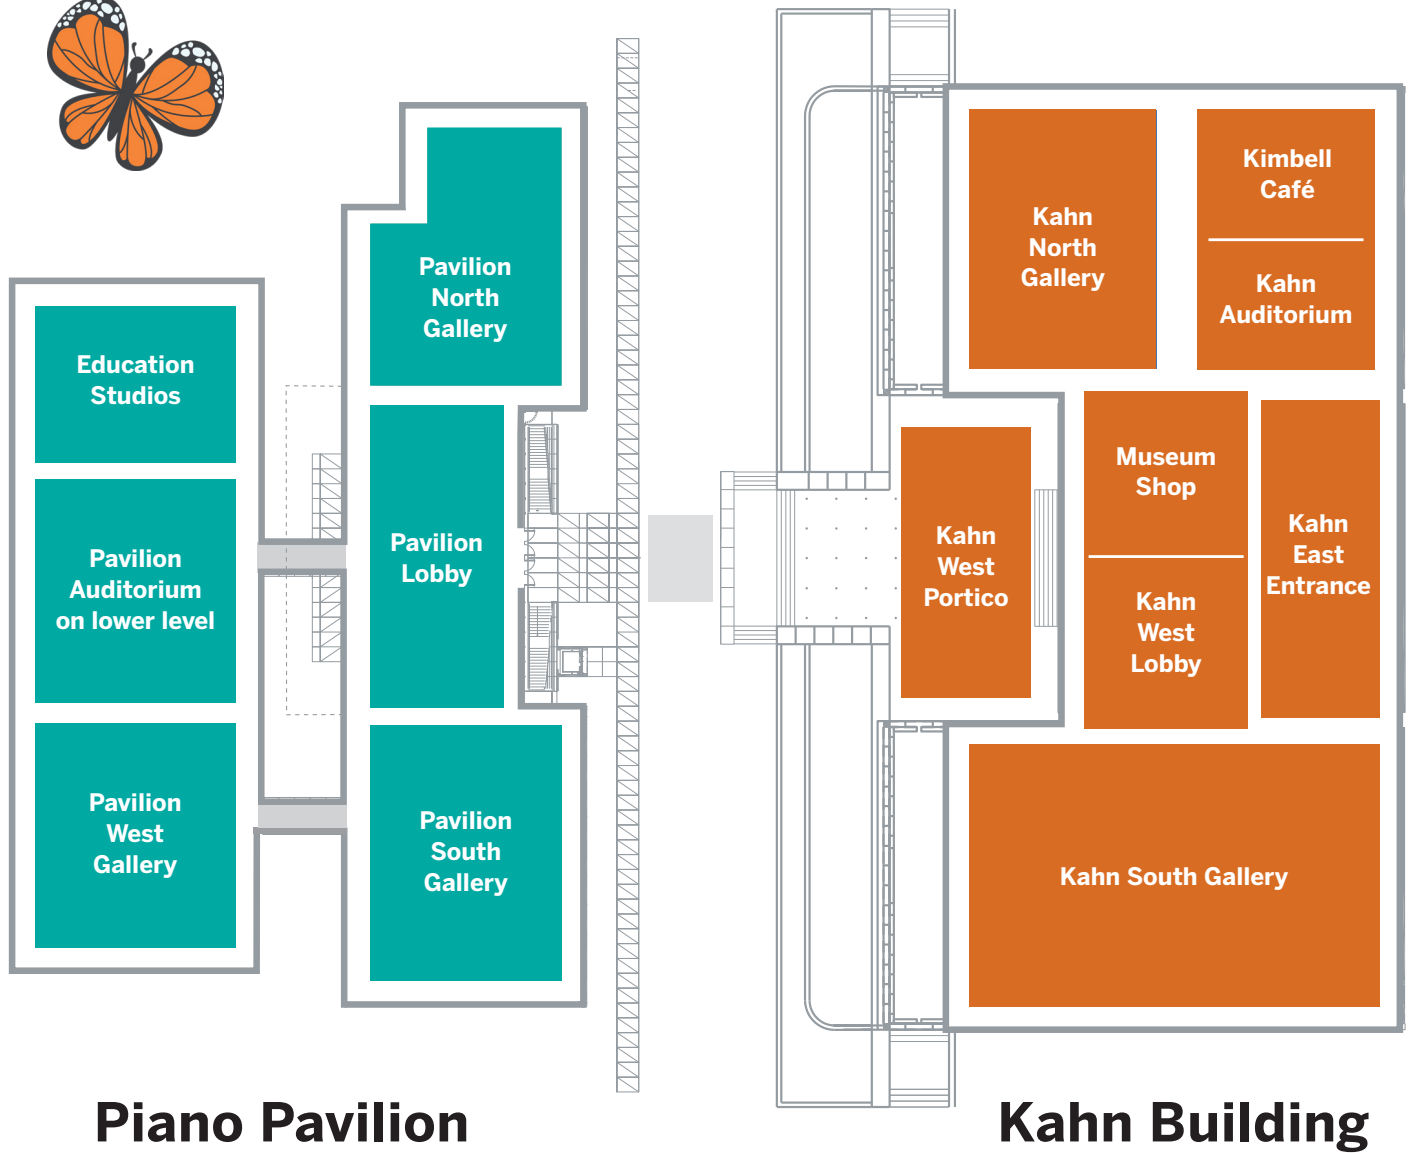

Kimbell Art Museum

FAMILY FESTIVAL ICE CREAM SUNDAY

SUNDAY, JULY 20, 2025 | NOON-5 PM

Restrooms can be found on the lower level of the Kahn Building and both levels of the Piano Pavilion.

Ice Cream

Art Making

Kahn Building, West Lobby
Pick up a schedule of events, get directions, and more.

Visit Studio A

Piano Pavilion, Education Studios
Designed for families with children ages 5 and younger; space is limited.

Creation Station: Landscape Lounge with Guest Artist Kenya Diaz

12:30–2 PM
Kahn Building, North Gallery

1 PM

Story Corner

1–1:45 PM
Kahn Building, South Gallery
Join us for interactive story times.

Creation Station: Texture Treasure

3–3:30 PM
Piano Pavilion, Auditorium

Story Corner (en español)

3:30–4:15 PM
Piano Pavilion, North Gallery
Join us for interactive story times in Spanish.

4 PM

Short Family Films presented by The Reel House Foundation